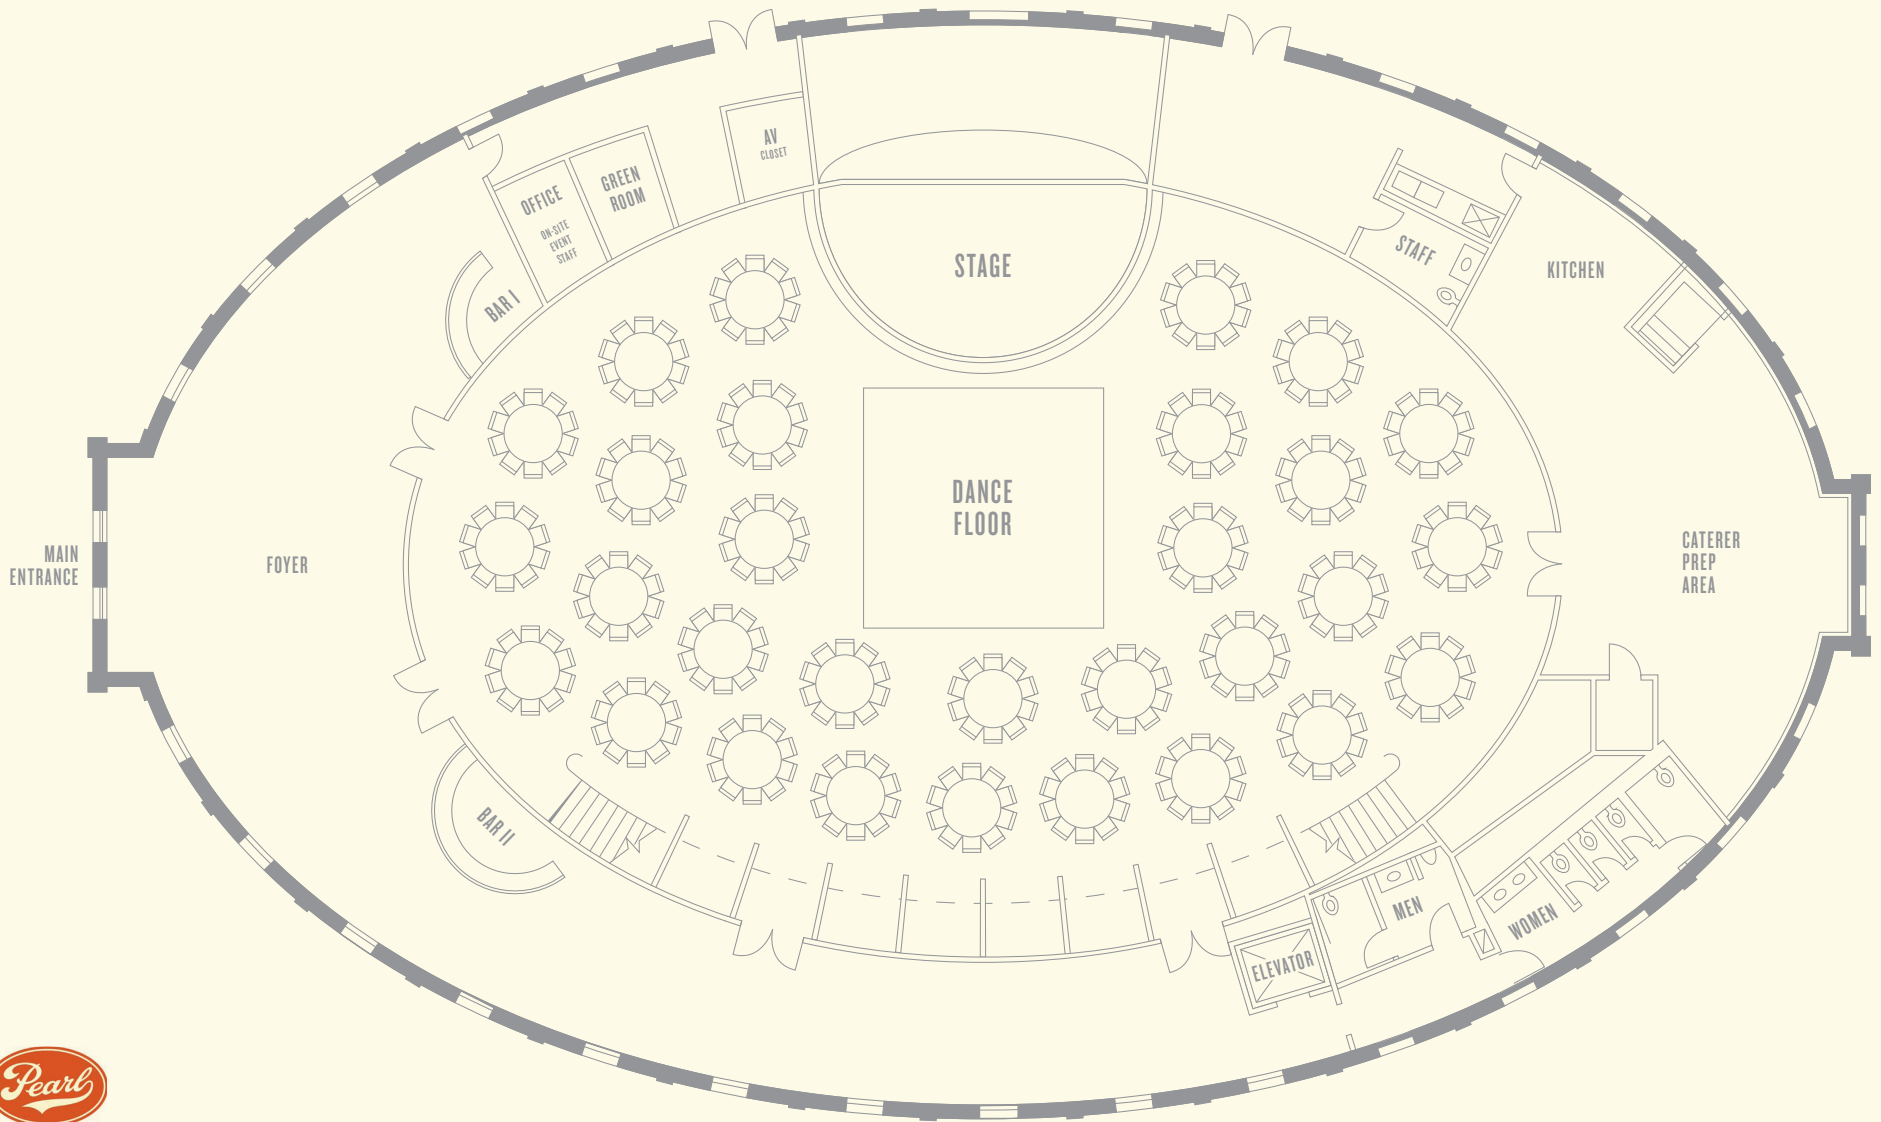

EVENT:

DATE:

STABLE
30 TABLES
& DANCE FLOOR

SCALE: 1/6" = 1'-0"